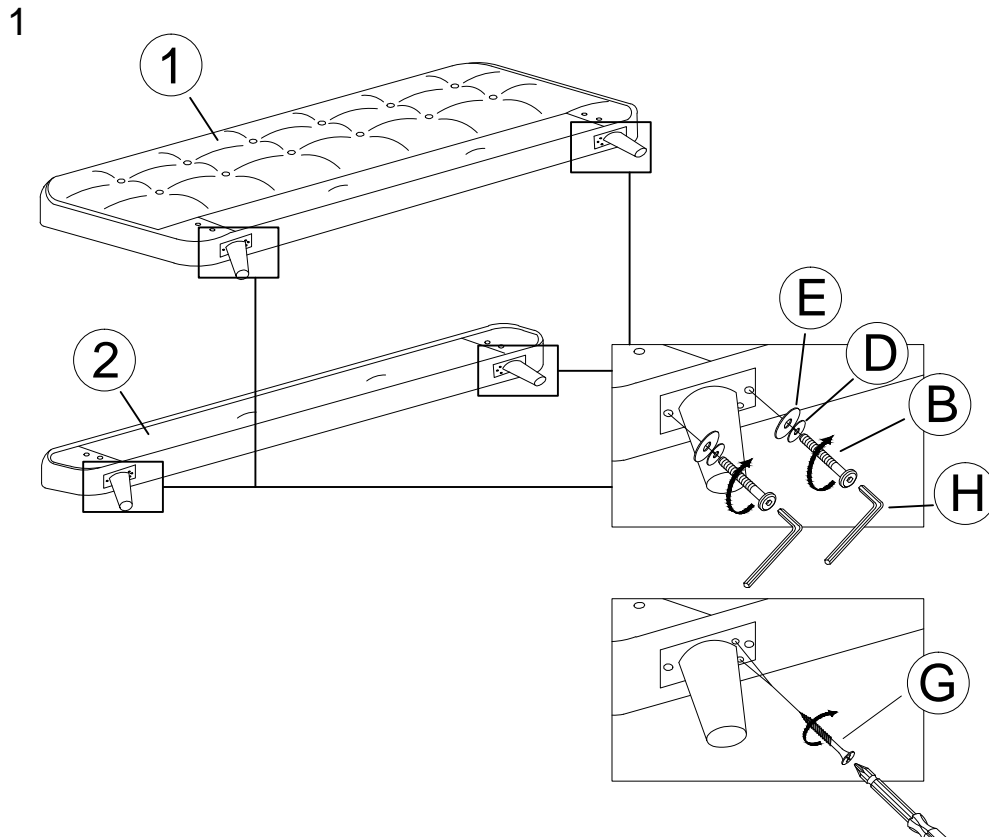

NO	DESCRIPTION	QTY
1	HEADBOARD	1 PC
2	FOOTBOARD	1 PC
3	SIDE RAIL	2 PCS
4	LVL SLATS	16 PCS
5	VERTICAL RAIL	1 PC
6	SIDE PLASTIC CAP	32 PCS
7	BED LEG	4 PCS

NO	DESCRIPTION	QTY
A	JCBB M8 X 40MM	8PCS
B	JCBC M6 X 30MM	8PCS
C	JCBC M6 X 50MM	2PCS
D	SPRING WASHER 5/16"	18PCS
E	FLAT WASHER 5/16"	16PCS
F	FLAT WASHER 1/4"	2PCS
G	CSK M4 X 25MM	8PCS
H	ALLEN KEY M4	1PC
I	ALLEN KEY M5	1PC