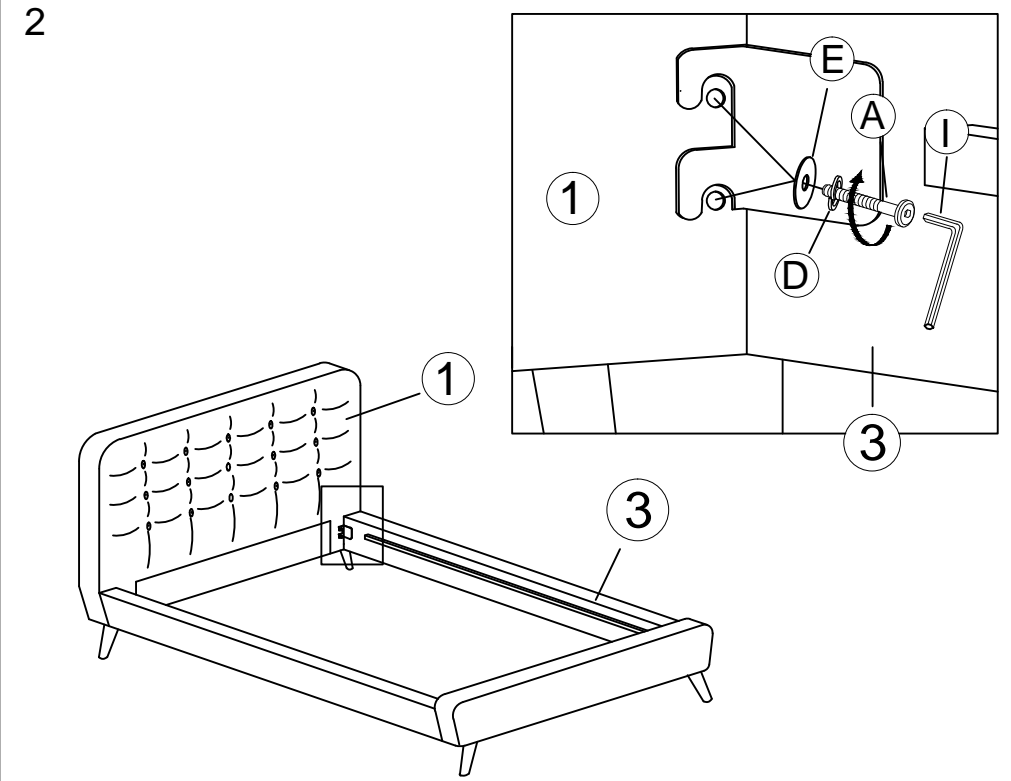

NO	DESCRIPTION	QTY
1	HEADBOARD	1 PC
2	FOOTBOARD	1 PC
3	SIDE RAIL	2 PCS
4	LVL SLATS	16 PCS
5	VERTICAL RAIL	1 PC
6	SIDE PLASTIC CAP	32 PCS
7	BED LEG	4 PCS

NO	DESCRIPTION	QTY
A	JCBB M8 X 40MM	8PCS
B	JCBC M6 X 30MM	8PCS
C	JCBC M6 X 50MM	2PCS
D	SPRING WASHER 5/16"	18PCS
E	FLAT WASHER 5/16"	16PCS
F	FLAT WASHER 1/4"	2PCS
G	CSK M4 X 25MM	8PCS
H	ALLEN KEY M4	1PC
I	ALLEN KEY M5	1PC